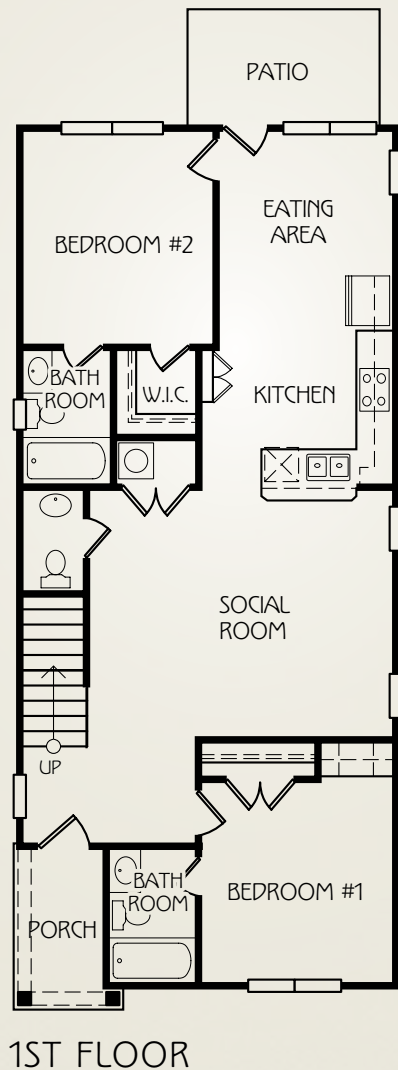

THE BROOKSHIRE

4 BEDROOM / 4.5 BATH COTTAGE

TOTAL SQUARE FOOTAGE: 1831

Bedroom 1:
11'9" x 11'1"

Bedroom 2:
12'5" x 11'1"

Bedroom 3:
12'0" x 12'3"

Bedroom 4:
12'2" x 12'3"

Living Area:
17'8" x 13'9"

Dining Area:
10'1" x 8'4"

Kitchen:
13'1" x 11'1"

For leasing information, contact:
800-397-0828 RETREATCAROLINA.COM