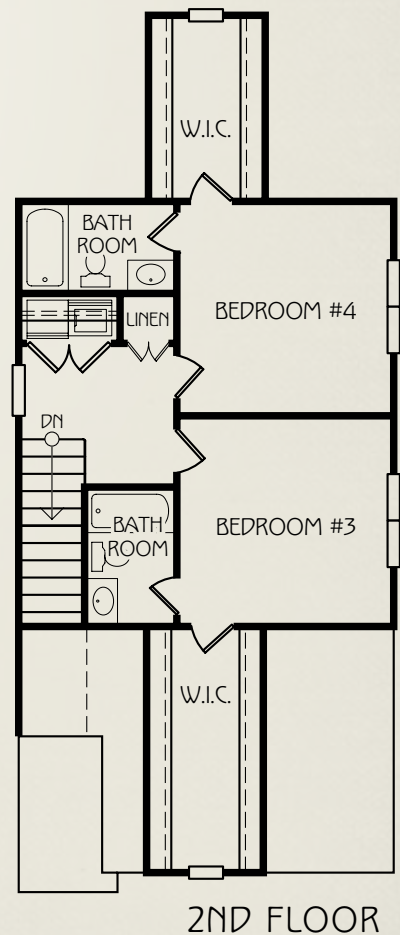

THE BROOKSHIRE

4 BEDROOM / 4.5 BATH COTTAGE

TOTAL SQUARE FOOTAGE: 1831

Bedroom 1:
11'9" x 11'1"

Bedroom 2:
12'5" x 11'1"

Bedroom 3:
12'0" x 12'3"

Bedroom 4:
12'2" x 12'3"

Living Area:
17'8" x 13'9"

Dining Area:
10'1" x 8'4"

Kitchen:
13'1" x 11'1"

For leasing information, contact:
800-397-0828 RETREATCAROLINA.COM