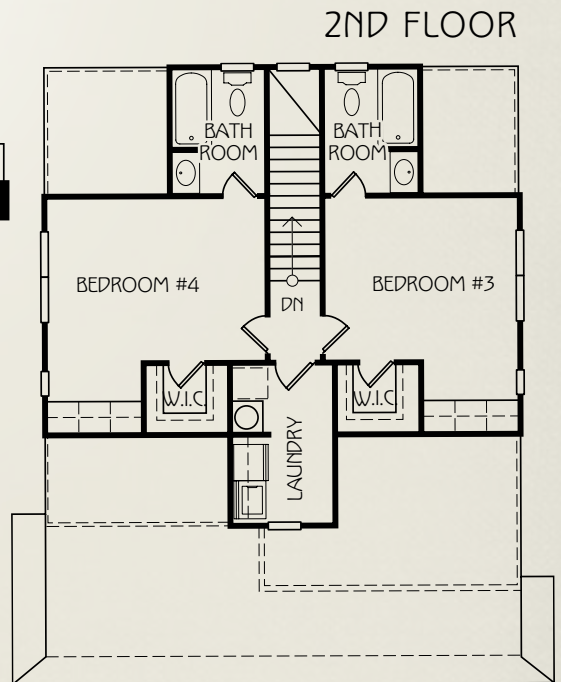

THE THORNBERRY

4 BEDROOM / 4 BATH COTTAGE
TOTAL SQUARE FOOTAGE: 1845

THE
RETREAT

Bedroom 1:
11'9" x 11'5"

Bedroom 2:
11'9" x 12'4"

Bedroom 3:
12'5" x 15'2"

Bedroom 4:
14'1" x 15'2"

Living Area:
12'6" x 20'9"

Dining Area: NA

Kitchen:
12'9" x 12'5"

1ST FLOOR

2ND FLOOR

For leasing information, contact:
800-397-0828 RETREATCAROLINA.COM