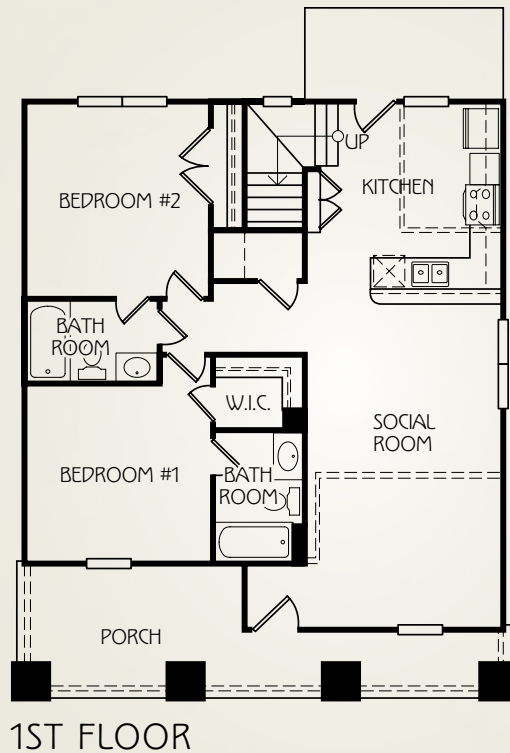

THE THORNBERRY

4 BEDROOM / 4 BATH COTTAGE
TOTAL SQUARE FOOTAGE: 1845

THE
RETREAT

Bedroom 1:
11'9" x 11'5"

Bedroom 2:
11'9" x 12'4"

Bedroom 3:
12'5" x 15'2"

Bedroom 4:
14'1" x 15'2"

Living Area:
12'6" x 20'9"

Dining Area: NA

Kitchen:
12'9" x 12'5"

1ST FLOOR

2ND FLOOR

For leasing information, contact:
800-397-0828 RETREATCAROLINA.COM