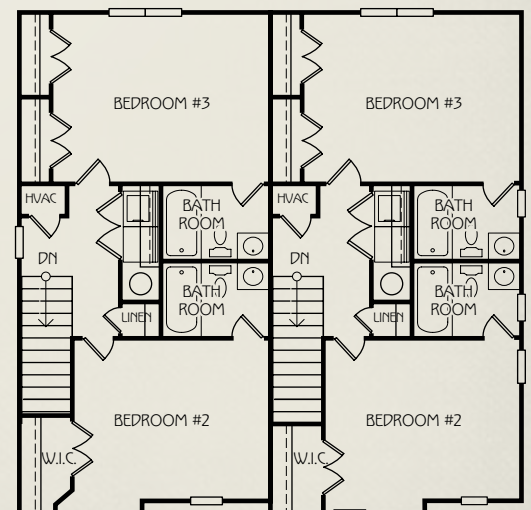

# THE FAIRVIEW

3 BEDROOM / 3 BATH COUPLED COTTAGE  
TOTAL SQUARE FOOTAGE: 1396

Bedroom 1:  
11'11" x 11'8"

Bedroom 2:  
13'9" x 11'9"

Bedroom 3:  
14' x 11'6"

Living Area:  
17'5" x 11'2"

Dining Area:  
8'5" x 10'0"

Kitchen:  
10'0" x 10'4"

1ST FLOOR

2ND FLOOR

For leasing information, contact:  
**800-397-0828 RETREATCAROLINA.COM**