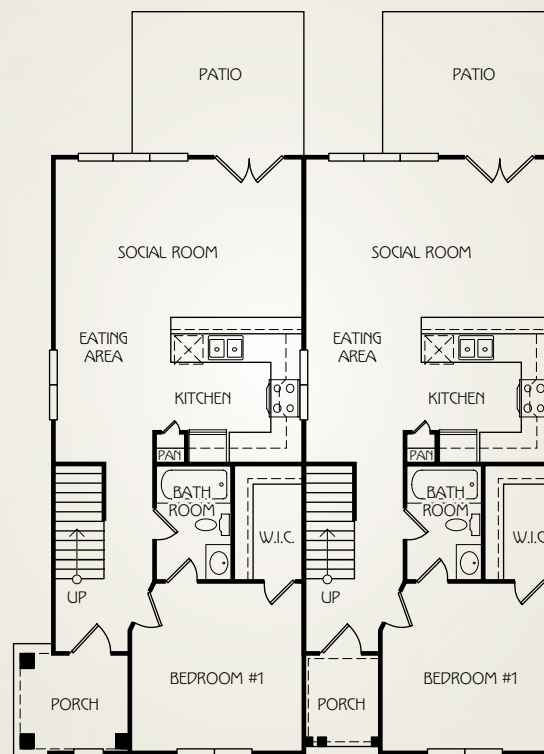

# THE FAIRVIEW

3 BEDROOM / 3 BATH COUPLED COTTAGE  
TOTAL SQUARE FOOTAGE: 1396

Bedroom 1:  
11'11" x 11'8"

Bedroom 2:  
13'9" x 11'9"

Bedroom 3:  
14' x 11'6"

Living Area:  
17'5" x 11'2"

Dining Area:  
8'5" x 10'0"

Kitchen:  
10'0" x 10'4"

1ST FLOOR

2ND FLOOR

For leasing information, contact:  
**800-397-0828 RETREATCAROLINA.COM**